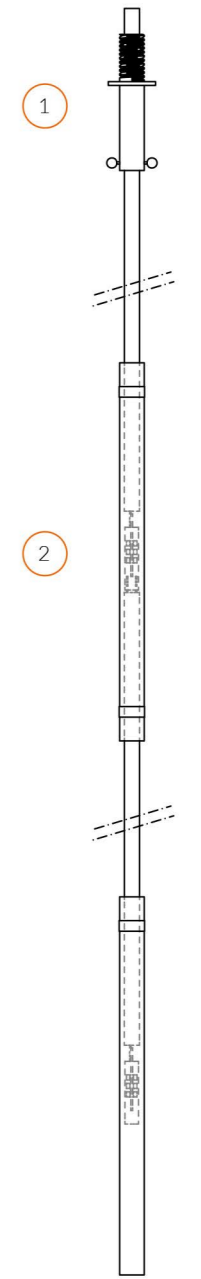

HYDRA SYSTEM

INNER LIGHTS

METALLIC MESH ROPE CAN BE ELECTRIFIED,
TO HAVE LIGHT INSIDE GLASSES.

- ① Special fixing support for false ceiling.
- ② Inner light for Hydra System glasses complete with special G4 pin LED bulb 2,5 W melogranoblu patent.

Additional inner light can be used only with following models:

Alpha, Berry metal, Beta, Datura, Delta, Diesis, Gamma ①, Stigma, Theta, Vitamine frosted, Vitamine metal.